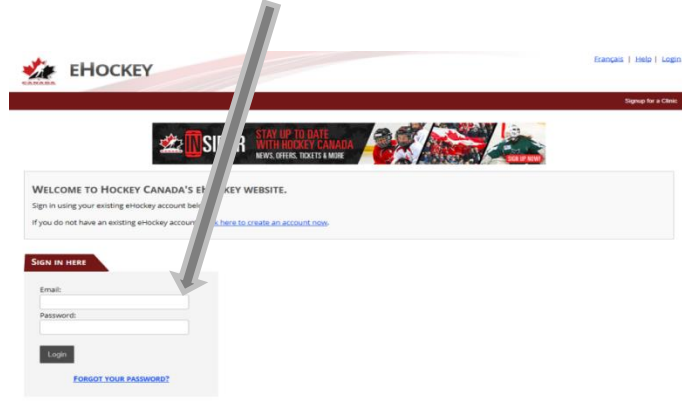

2. eHockey account

Go to the [eHockey](#) website.

1. Log into your account with email and password.